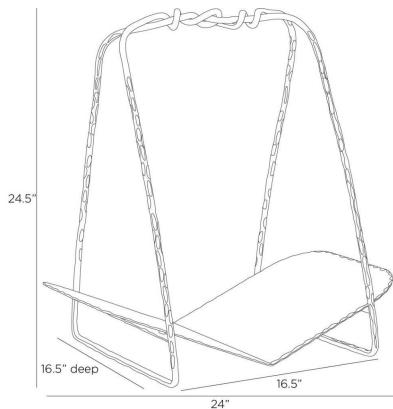

ARTERIO RS

DARIUS LOG HOLDER

AFI06
H: 24.5 IN, W: 24 IN, D: 16.5 IN,
Blackened Iron

Inspired by medieval ironwork, our blackened, hammered iron log holder offers a playful—and literal—twist on a timeless hearth essential. Angular rods entwine together at the base in a form reminiscent of the twisted roots of a tree. Designed to pair with the Denison Fireplace Tool Set. Finish will vary.

APPEARANCE

Material	Iron
Material Type	Hammered
Finish	Blackened Iron
Finish Will Vary	Yes
Top Coat/Sealant	Yes

DIMENSIONS

Foot Print	W: 16.5 IN, D: 16.5 IN
------------	------------------------

SHIPPING

Product Weight	33.8 lbs
Gross Weight 1	46 lbs
Shipping Box 1	H: 26 IN, L: 24 IN, W: 17 IN