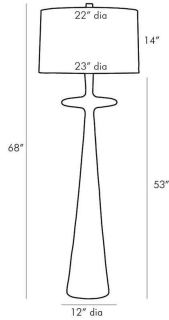

ARTERIOS

PUTNEY FLOOR LAMP

74723-860

H: 68 IN, Dia: 23.00 IN

Antiqued Aluminum, Aluminum

Inspired by our Putney Lamp we created a large-scale version. From each direction its silhouette reveals three stacked rounded forms—a cylinder a disk and an elongated tapered cone base—showcasing angular composition and balance. It has a mid-century feel but the antiqued aluminum finish offers a new take on the style. Its bold form commands attention making this a great fit for a modern living area. Topped with an off-white linen shade with off-white cotton lining. Finish will vary.

APPEARANCE

Material	Aluminum, Linen, Cotton
Finish	Antiqued Aluminum, Off-White
Finish Will Vary	Yes
Top Coat/Sealant	No
Finial Description	Decorative metal to match

DIMENSIONS

Body	H: 53 IN, Dia: 12.00 IN
Foot Print	Dia: 10.00 IN
Neck	H: 1 IN, Dia: 1.00 IN
Shade Bottom	Dia: 23.00 IN
Shade Side	H: 14 IN
Shade Top	Dia: 22.00 IN
Harp Size	11.5 Nickel IN

WIRING

Rating	Indoor Only
Tilt Test	8 Degrees - UL
Cord	12 FT, Back of Lamp Base, Clear/Silver, SPT-2
Socket	1, Type A- E26, 3-Way
Switch	At Socket, 3-Way Rotary
Maximum Watt	150
Voltage	110-120 V

CERTIFICATIONS

Certifications	Mexico, United Arab Emirates, European Union, United States, Canada, Russia
----------------	---

COMPLIANCY

UL/ETL	Yes
CB	Yes
RoHS	No

SHIPPING

Shipping Requirements	Prop65
Product Weight	21.5 lbs
Gross Weight 1	21.5 lbs
Gross Weight 2	3 lbs
Shipping Box 1	H: 63 IN, L: 18 IN, W: 18 IN
Shipping Box 2	H: 18 IN, L: 27 IN, W: 27 IN