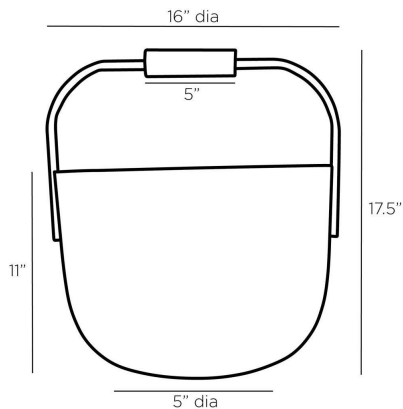

ARTERIO RS

VERMEER FIREWOOD BASKET

AFI02

H: 17.5 IN, Dia: 16.00 IN

Blackened Aluminum

A fireplace accessory with serious presence, the Vermeer firewood basket is formed from blackened cast aluminum and features a wood handle of mango wood finished in smoke. The oversized vessel offers a stylish way to bundle logs, kindling or other home furnishings. Finish will vary.

APPEARANCE

Material	Aluminum, Wood
Material Type	Cast, Mango
Finish	Blackened, Smoke
Finish Will Vary	Yes
Top Coat/Sealant	No

DIMENSIONS

Foot Print	Dia: 5.00 IN
Handle	H: 2 IN, W: 5 IN, D: 2 IN
Opening	H: 11 IN, Dia: 16.00 IN

SHIPPING

Product Weight	14 lbs
Gross Weight 1	20.28 lbs
Shipping Box 1	H: 18.5 IN, L: 18.5 IN, W: 22.5 IN

ADDITIONAL INFO

Features	Sustainable
----------	-------------

CONTRACT

Contract Suitable	Yes
-------------------	-----